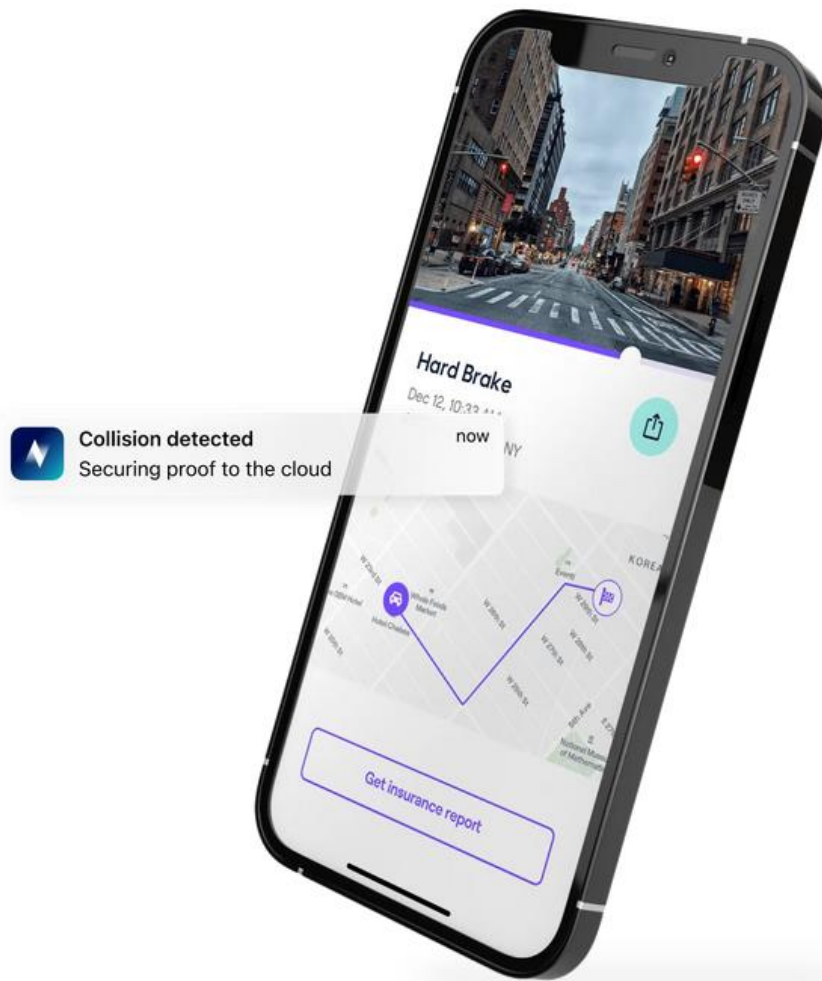

## **Nexar Beam Dash Cam**

By George Harding

Tucson Computer Society

November 30, 2021

This product is useful and installs with minimum effort.

It is a plug-and-play dashcam that installs behind the rear-view mirror.

It records 1080p full HD video which gives you a vivid 135-degree picture of the view from your windshield. Recording can be up to 4 hours.

A really nice feature is the parking mode. Here, you get 24/7 security and the dashcam can sense any impact and starts recording instantly. Recorded footage can be downloaded to your cell phone for viewing. The included GPS feature even retains the vehicle location.

The companion app allows for live or delayed viewing of footage. Recordings are backed up to the cloud, making it easy to use.

The dash cam comes with a 32GB microSD card, which can be upgraded if desired. The unlimited, free cloud storage means that even if the dashcam is lost or stolen, the recordings can still be viewed and accessed from anywhere.

This is a really nifty device that is not only useful, but also may be the key to proving liability in the event of an accident.