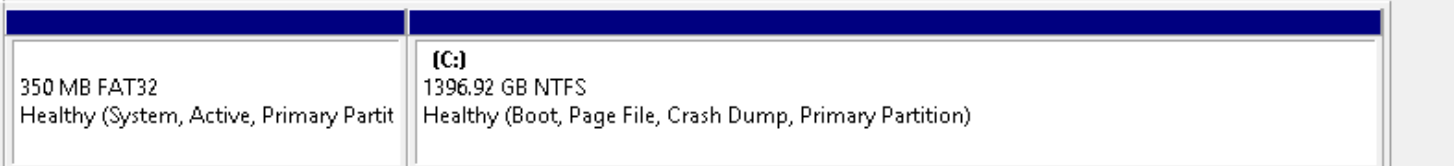

Disk 2

Basic
1397.26 GB
Online