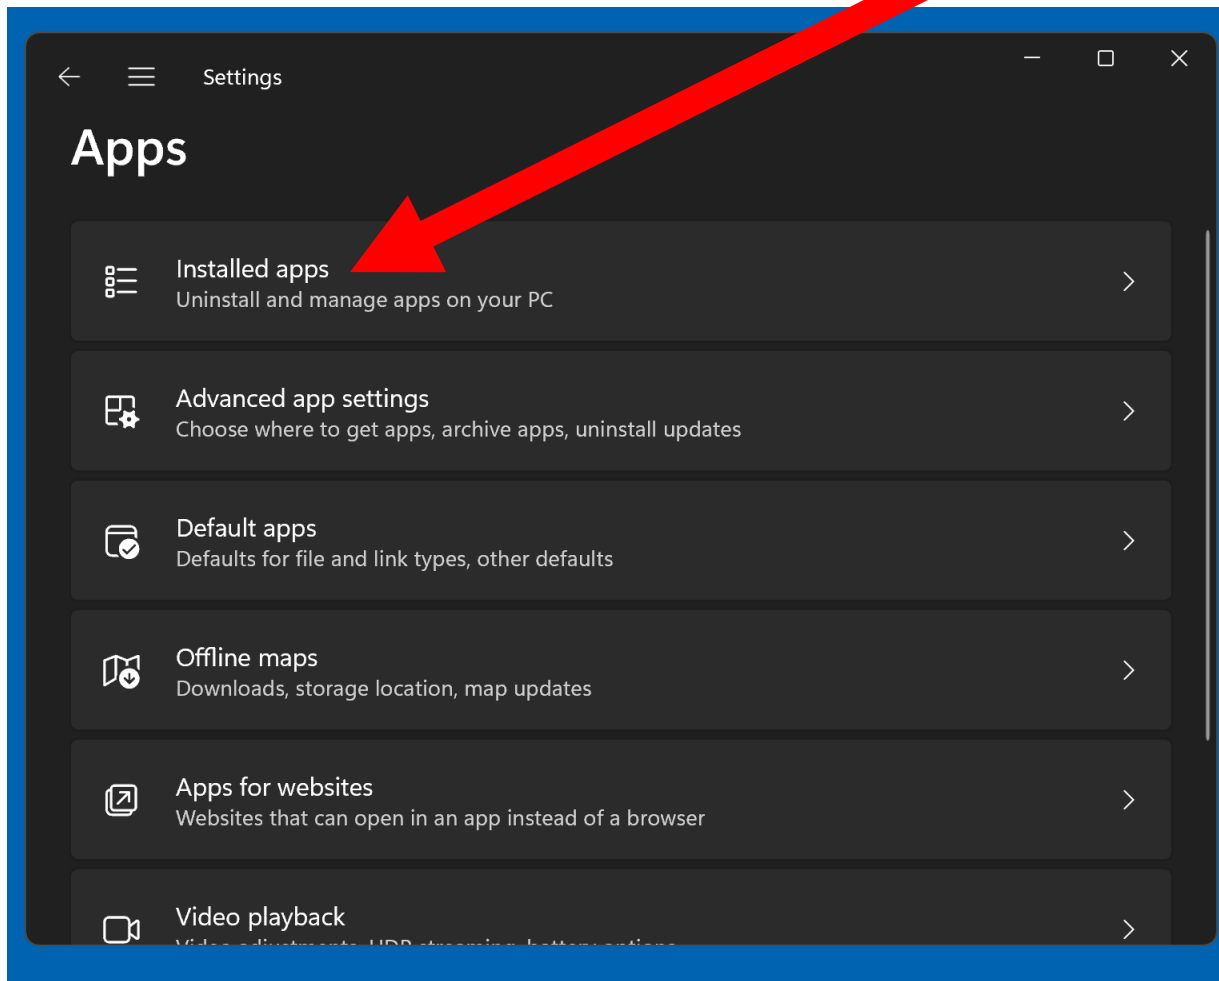

Get into "Settings" in "Windows 11" or "Windows 10".

Click on the "Hamburger Menu" button:

REPAIRING "MICROSOFT EDGE" (continued)

Click on "Apps".

REPAIRING "MICROSOFT EDGE" (continued)

Click on "Installed apps":