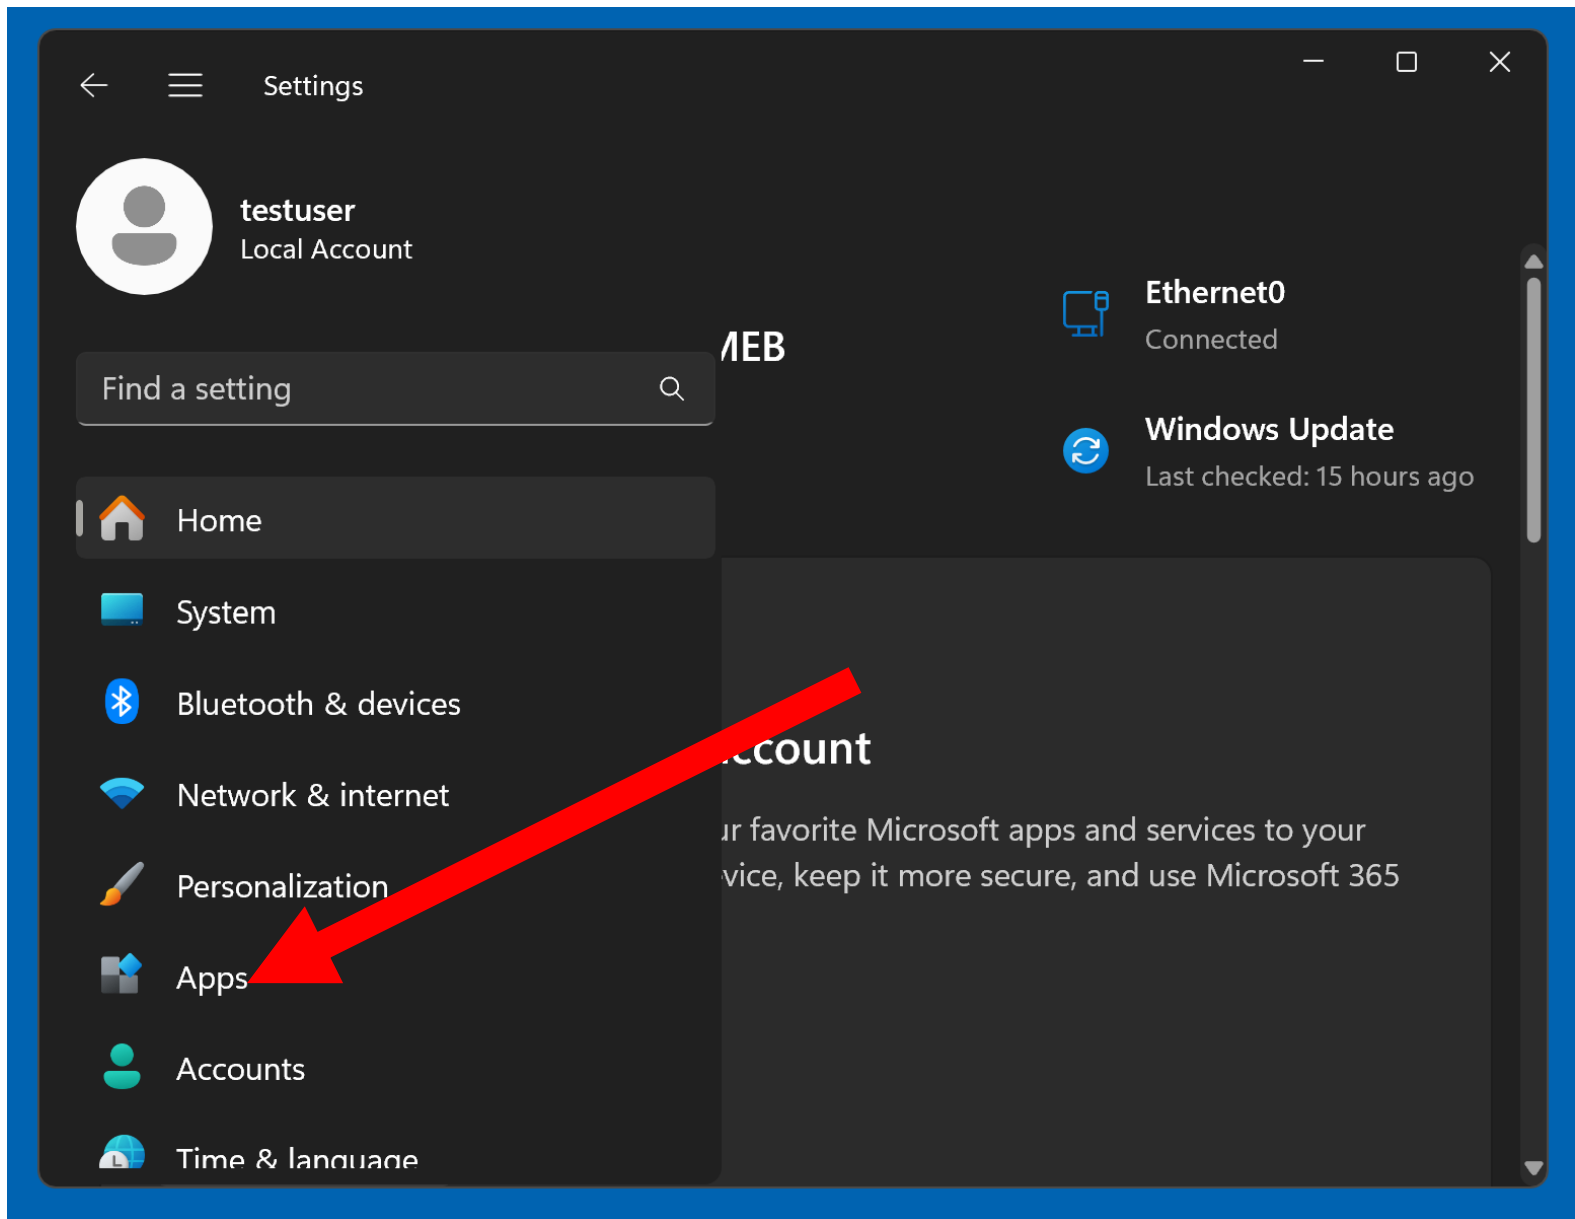

C:\Users\backupuser\AppData\Roaming\Microsoft\Internet Explorer\Quick Launch\User Pinned... ×

C:\Users\backupuser\AppData\Roaming\Microsoft\Internet Explorer\Quick Launch\User Pinned\TaskBar\Microsoft Edge.Ink

The application has failed to start because its side-by-side configuration is incorrect. Please see the application event log or use the command-line sxstrace.exe tool for more detail.

OK

REPAIRING "MICROSOFT EDGE" (continued)

Get into "Settings" in "Windows 11" or "Windows 10".

Click on the "Hamburger Menu" button:

REPAIRING "MICROSOFT EDGE" (continued)

Click on "Apps".

REPAIRING "MICROSOFT EDGE" (continued)

Click on "Installed apps":