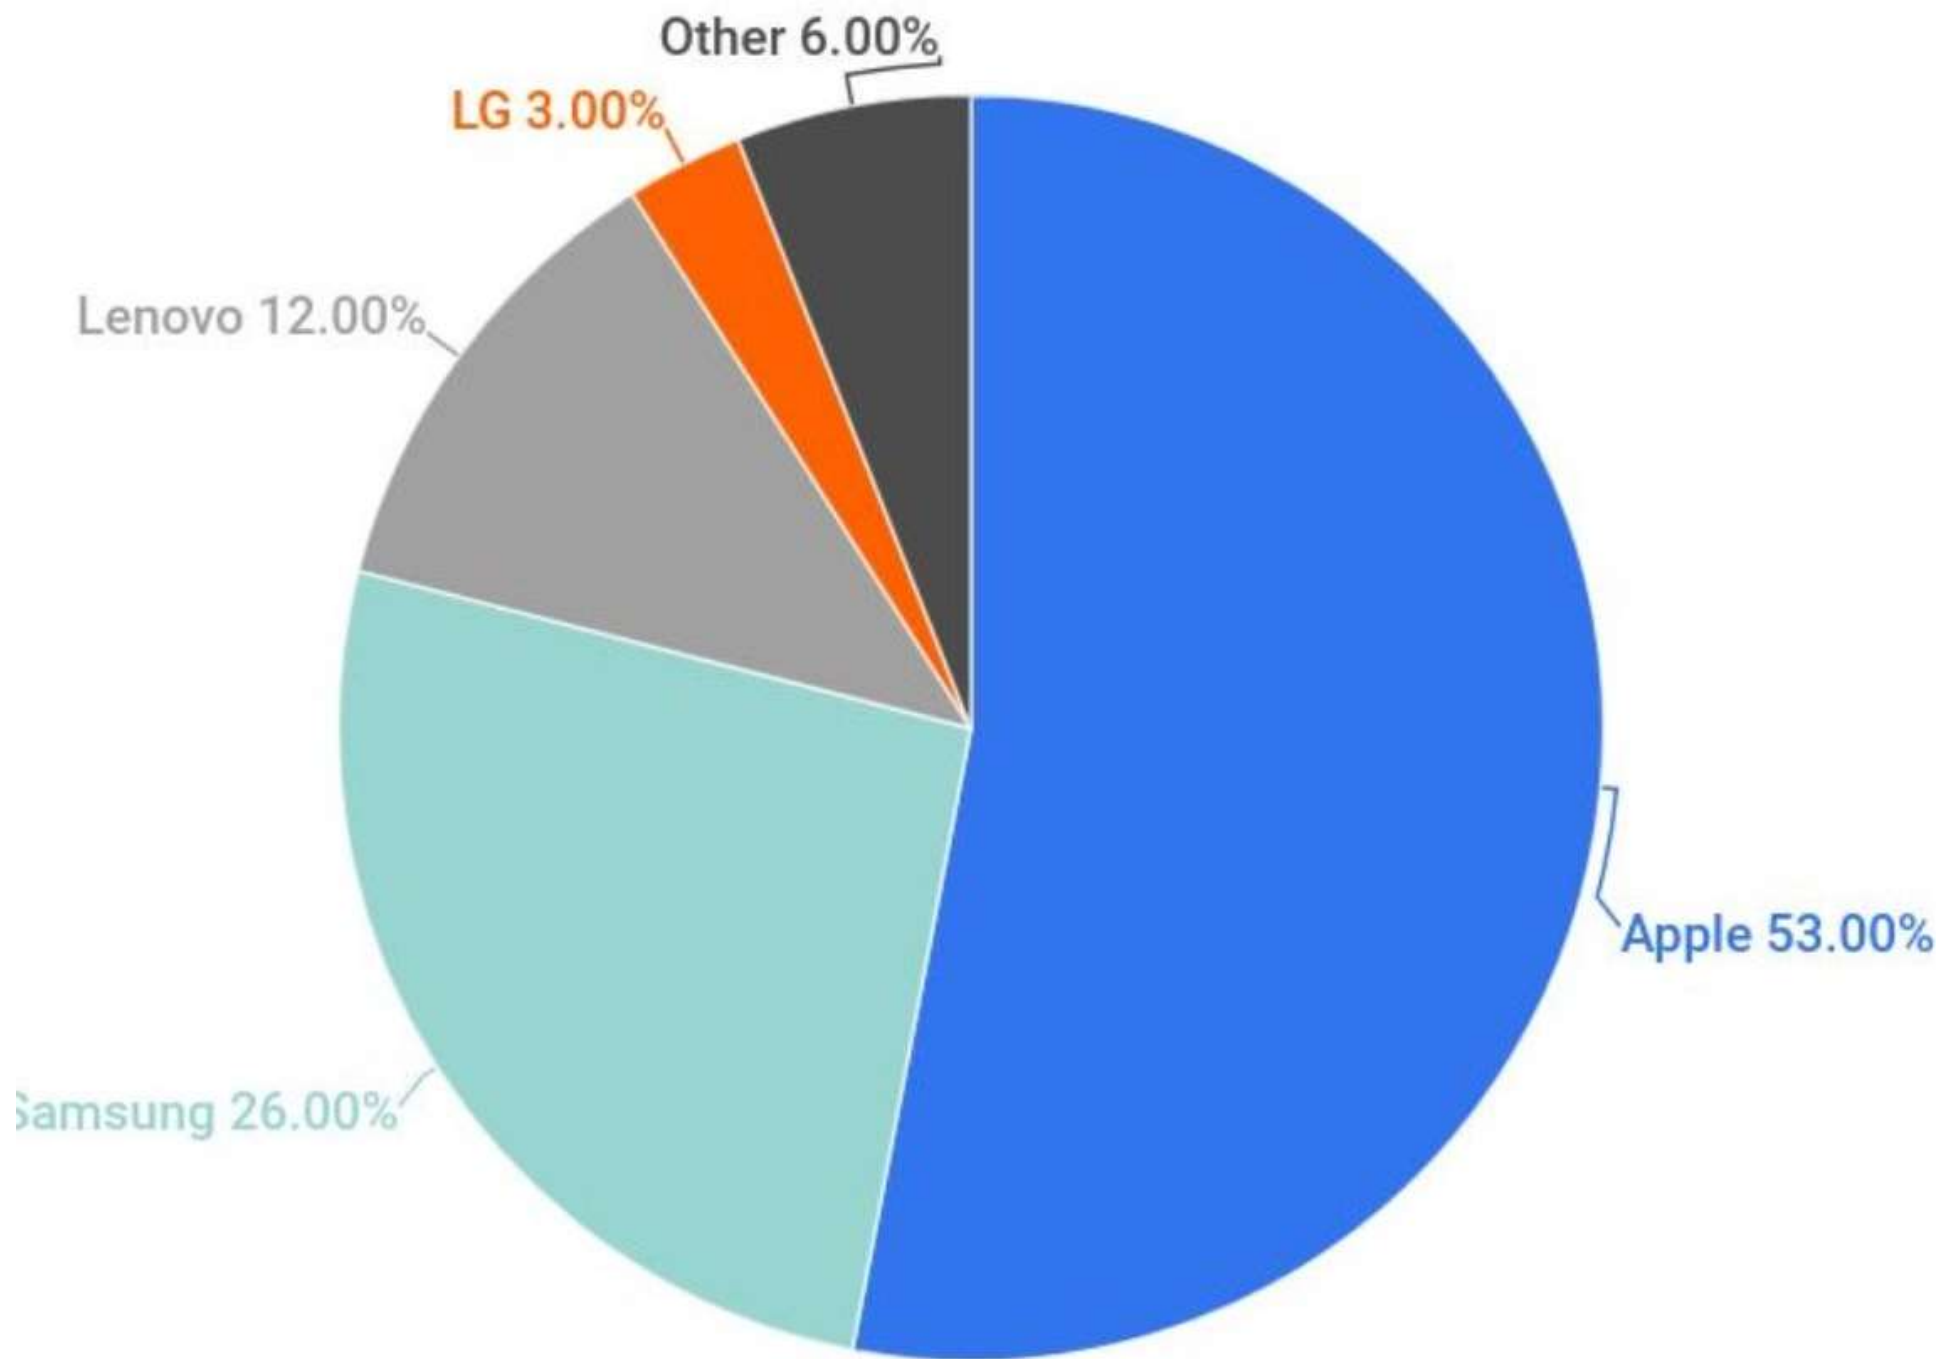

U.S. SMARTPHONE OWNERSHIP BY BRAND

iPhone 14 versus S22

- **Controlling the S22 from Phone Link in Windows 11 or 10 versus viewing the iPhone 14's screen using the free "Letsview" app in Windows.. to view the iPhone screen:**