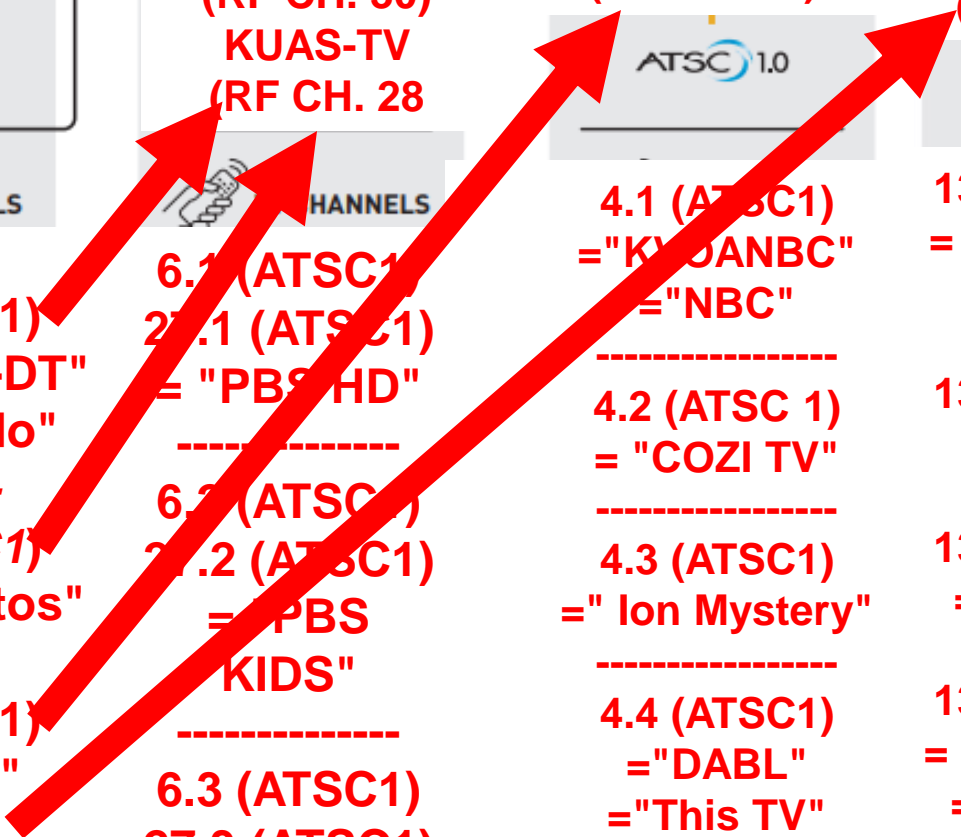

Lighthouse

Relocation of ATSC 1.0 Virtual Displayed Channels of the Lighthouse Station to Existing ATSC 1.0 TV Stations in Tucson on May 23, 20

**KHRR
(RF CH. 16)**

40.1 (ATSC1)
="KHRR-DT"
="Telemundo"

40.2 (ATSC1)
="TeleXitos"

40.3 (ATSC1)
="NBC LX"

40.4 (ATSC1)
="Oxygen"

**KUAT-TV
(RF CH. 30)
KUAS-TV
(RF CH. 28)**

6.1 (ATSC1)
27.1 (ATSC1)
="PBS HD"

6.2 (ATSC1)
27.2 (ATSC1)
="PBS
KIDS"

6.3 (ATSC1)
27.3 (ATSC1)
="PBS 6
PLUS"

**KVOA
(RF CH. 23)**

4.1 (ATSC1)
="KVOA NBC"
="NBC"

4.2 (ATSC 1)
="COZI TV"

4.3 (ATSC1)
=" Ion Mystery"

4.4 (ATSC1)
="DABL"
="This TV"

4.5 (ATSC1)
="Grit"

**KOLD
(RF CH. 32)**

13.1 (ATSC1)
="KOLD DT"
="CBS"

13.2 (ATSC1)
="MeTV"

13.3 (ATSC1)
="Oatlaw"

13.4 (ATSC1)
="KOLDDT4"
="Defy TV"

13.5 (ATSC1)
="KPHE-LD"

13.6 (ATSC1)
="CHARGE!"

**KMSB
(RF CH. 25)**

11.1 (ATSC1)
="KMSB-HD"

11.2 (ATSC1)
="Quest"

11.3 (ATSC1)
="True Crime
Network"

11.4 (ATSC1)
="Nosey"

11.5 (ATSC1)
="Shop LC"

11.6 (ATSC1)
="?????"

11.7 (ATSC1)
="Comet"

11.8 (ATSC1)
="QVC"